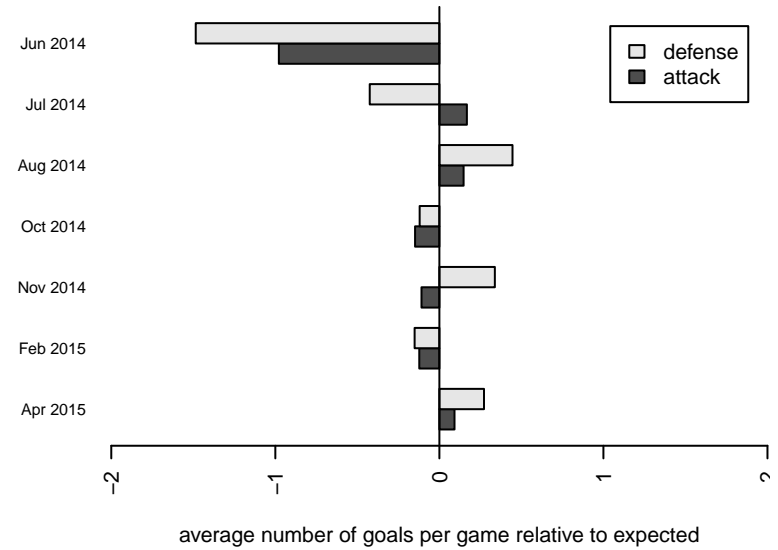

Performance relative to 13 month average