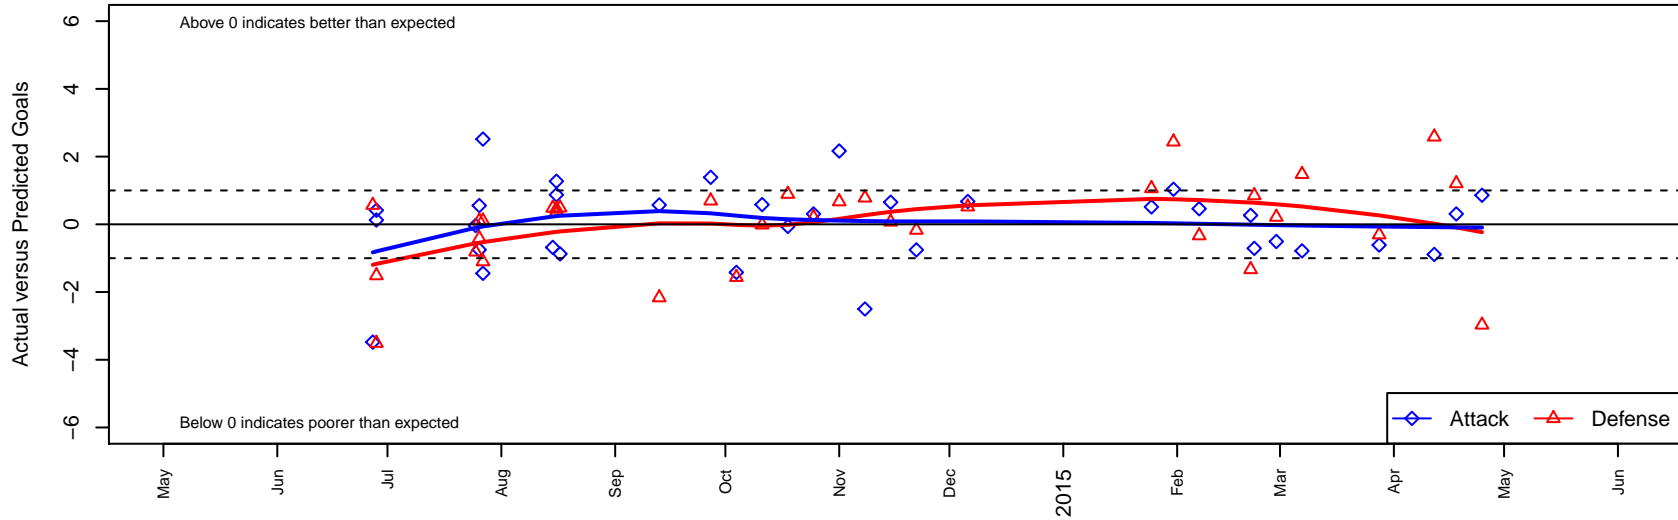

# RV Slammers White G01

Rainier Valley Slammers  
 Auburn, WA  
 G01 total strength=964  
 attack=2.29 defense=1.37  
 fall league = RCL G01 Div 4  
 spr league = Win RCL G01 Div 3

alt names used:  
 RV Slammers White 01

Venues played:  
 2014 RVS Classic GU13  
 2014 Crossfire Select Cup GU13 Silver  
 2014 Mt Hood Challenge U13  
 2014 RCL G01 Div 4  
 2014 Win RCL G01 Div 3  
 2014 WYS Presidents Cup G01 Division 2

**RV Slammers White G01**  
 Dots are actual minus expected GF (blue circles) and GA (red triangles).  
 Blue line is smoothed change in attack strength. Red is smoothed change in defense strength.

**attack and defense variance (black dot)  
relative to other teams  
and top 10 in region**