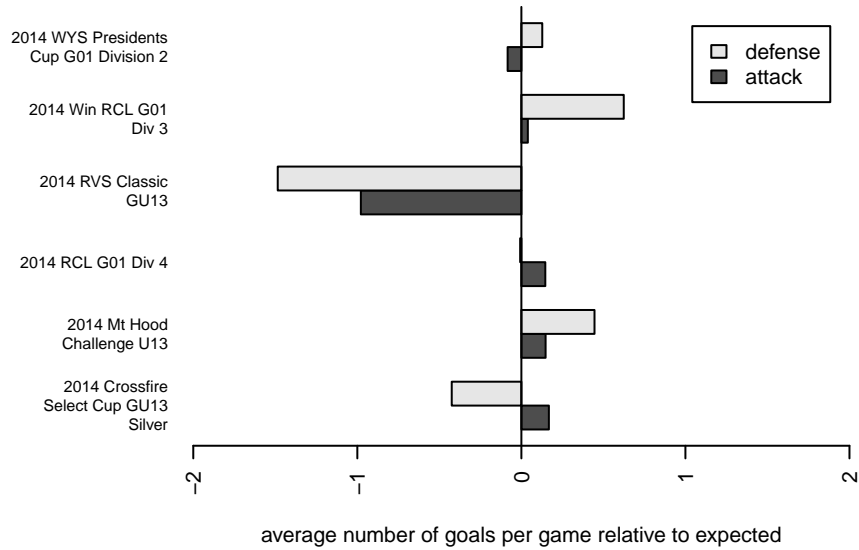

Performance relative to 13 month average