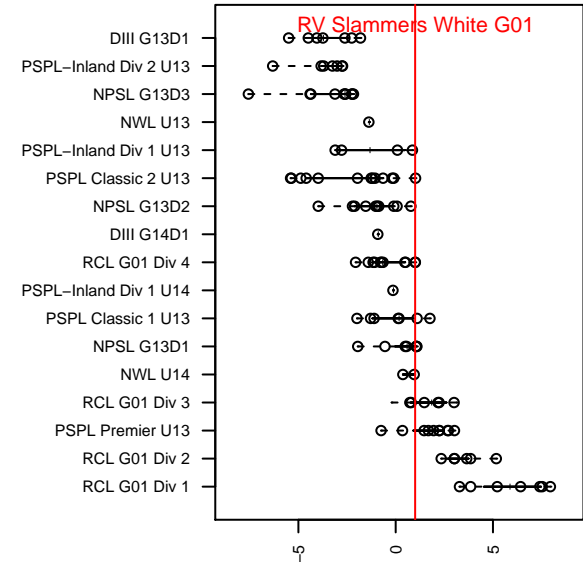

**attack and defense rating
relative to others at age
and all opponents in last 13 months**