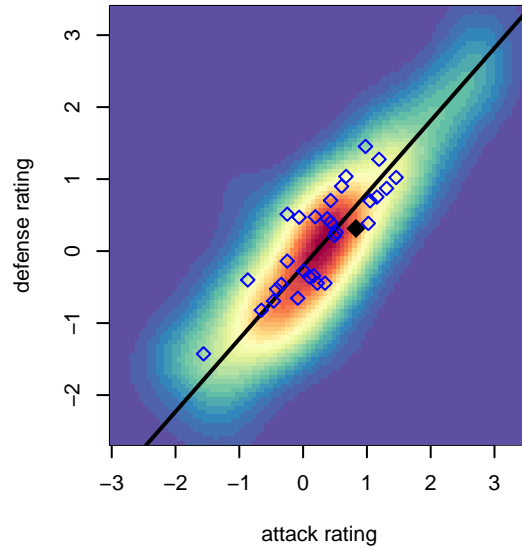

**attack and defense rating
relative to others at age
and all opponents in last 13 months**